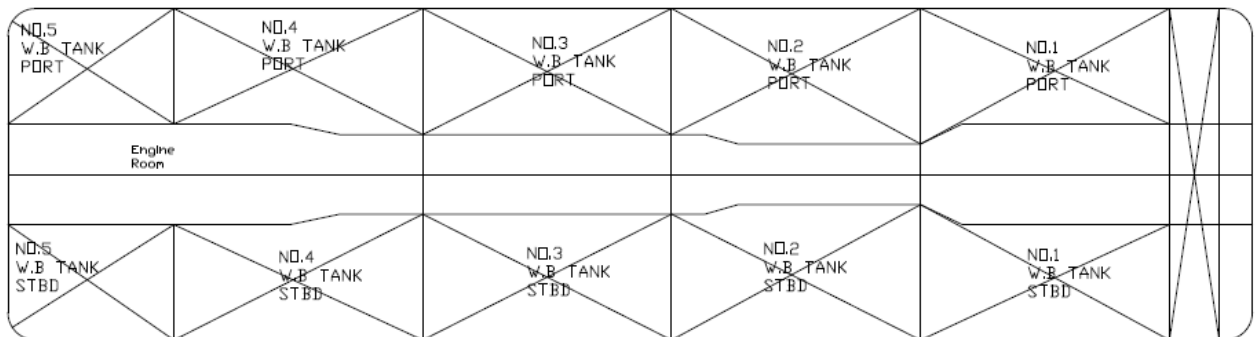

EDT Niki

Non Propelled Barge

Shipmanagement

TYPE NON PROPELLED BARGE

OWNER DIRECT SHIPPING COMPANY LTD

OPERATOR EDT SHIPMANAGEMENT LTD

BUILT 1990, BUAN, BATANGAS—EX PB 201. UPGRADED 2005

FLAG CYPRUS

SPC-CHART-014 EDT Niki Specifications Sheet
Revision 2.0
Issue Date: 05.07.2019
Document Owner: Chartering Manager

Uncontrolled when printed or not viewed as the controlled online version.